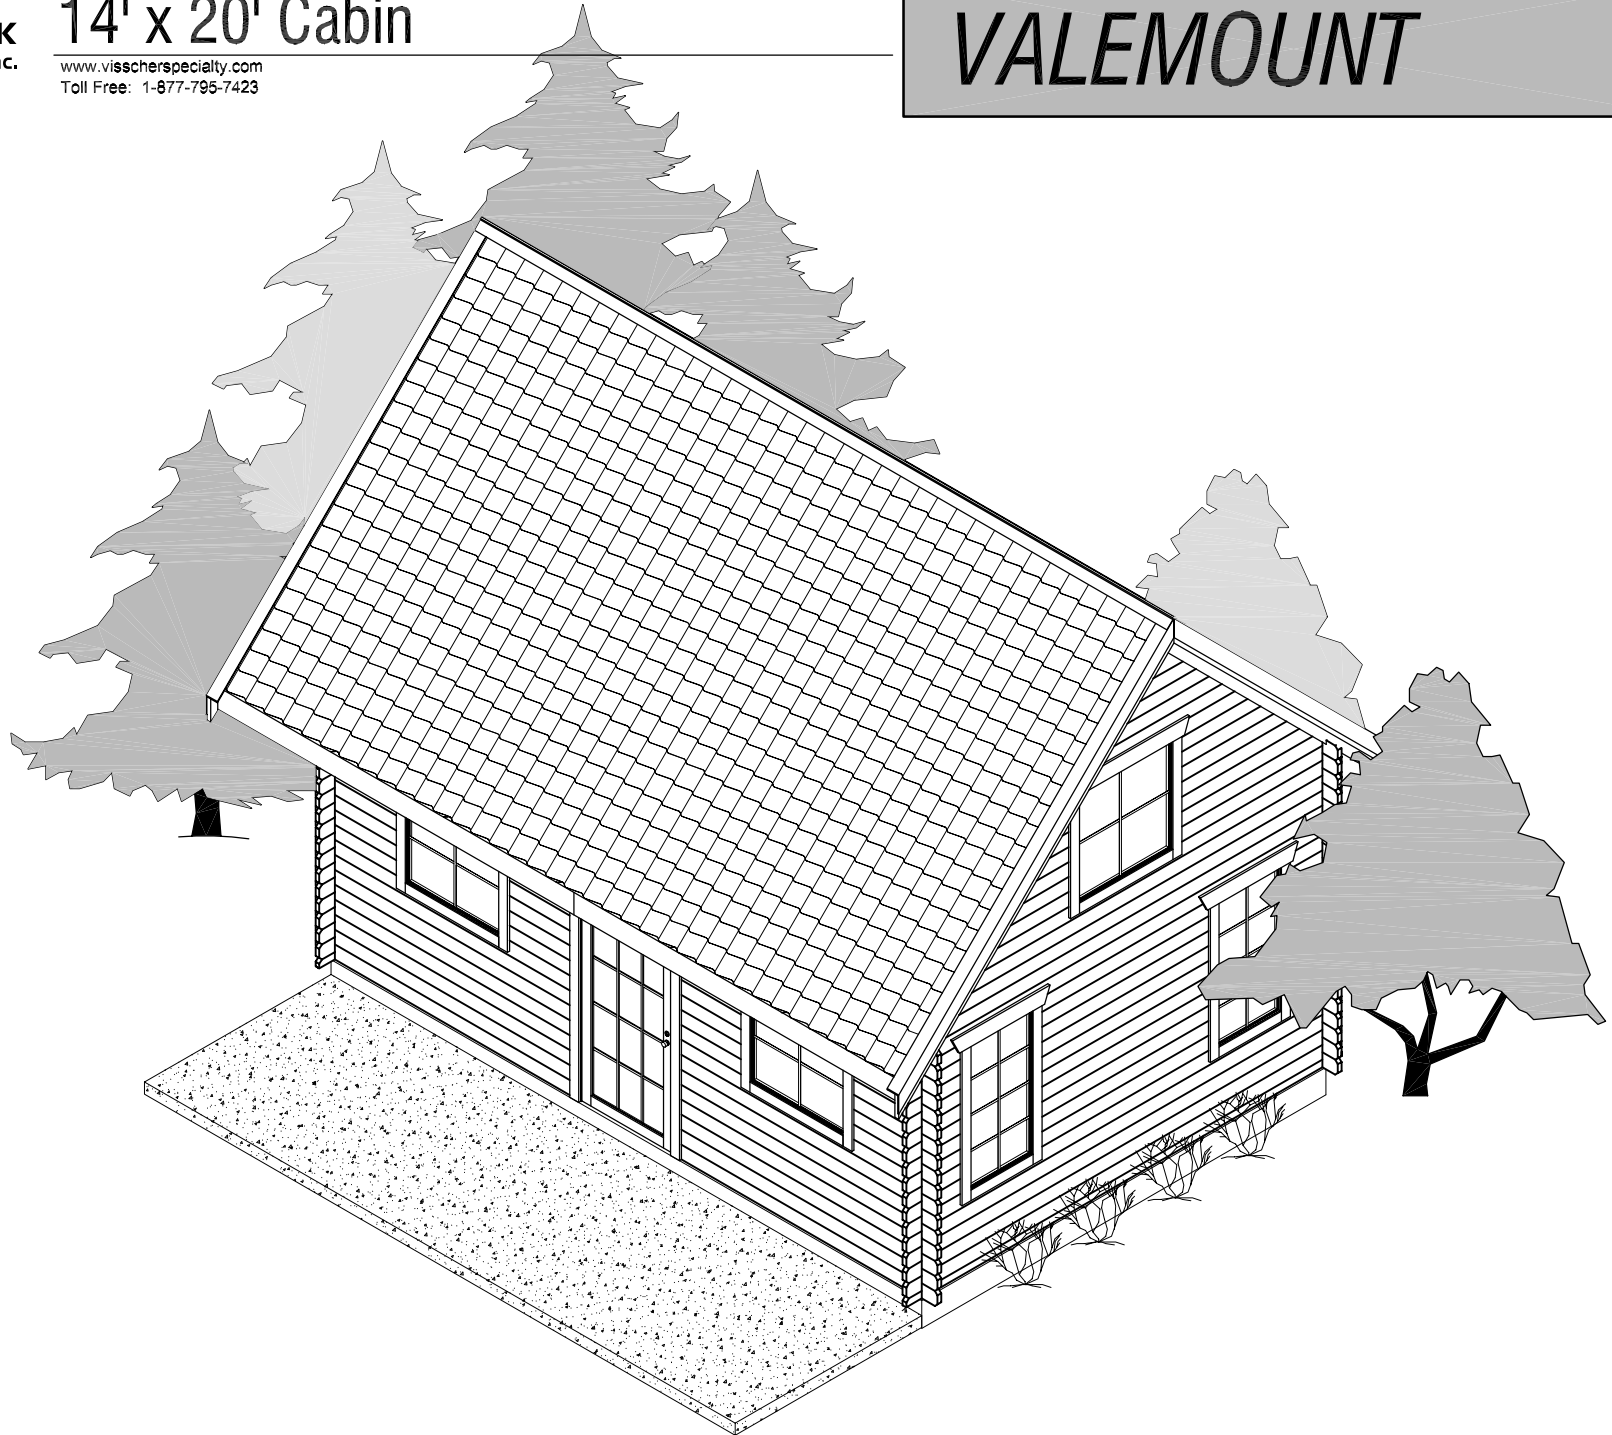

WEST PEAK
wood products inc.

14' x 20' Cabin

www.visscherspecialty.com
Toll Free: 1-877-795-7423

VALEMOUNT

14' x 20' CABIN FOOTPRINT

Shown w/ Optional 5' x 7' Room

VALEMOUNT

14' x 20' CABIN ELEVATIONS

Shown w/ Dekk-Tile Metal Roofing
Shown w/ Optional 6' Covered Porch

VALEMOUNT

BACK VIEW

LEFT SIDE VIEW

FRONT VIEW

RIGHT SIDE VIEW