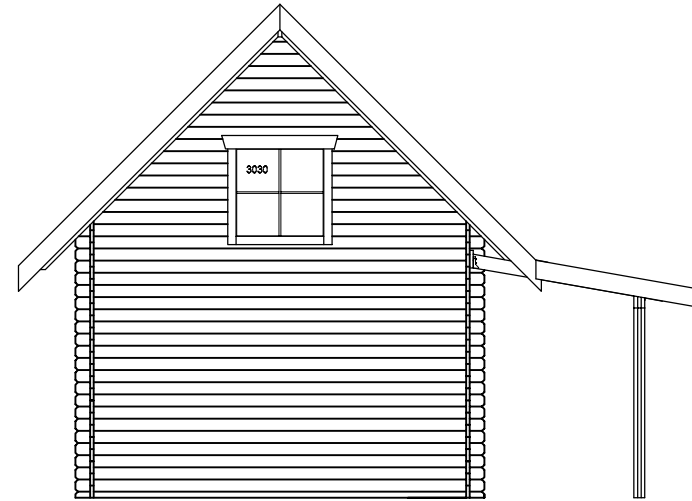

WEST PEAK
wood products inc.

14' x 20' Cabin

www.visscherspecialty.com
Toll Free: 1-877-795-7423

VALEMOUNT

14' x 20' CABIN FOOTPRINT

Shown w/ Optional 5' x 7' Room

VALEMOUNT

14' x 20' CABIN ELEVATIONS

Shown w/ Dekk-Tile Metal Roofing
Shown w/ Optional 6' Covered Porch

VALEMOUNT

BACK VIEW

LEFT SIDE VIEW

FRONT VIEW

RIGHT SIDE VIEW