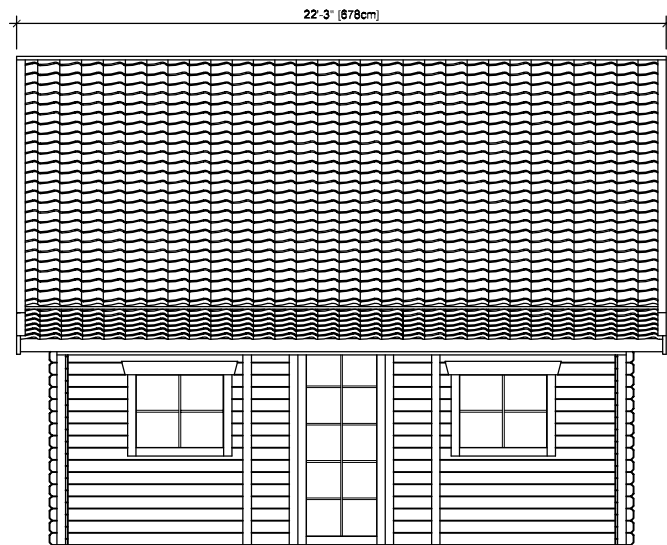

WEST PEAK
wood products inc.

14' x 20' Cabin

www.visscherspecialty.com
Toll Free: 1-877-795-7423

VALEMOUNT

14' x 20' CABIN FOOTPRINT

Shown w/ Optional 5' x 7' Room

VALEMOUNT

14' x 20' CABIN ELEVATIONS

Shown w/ Dekk-Tile Metal Roofing
Shown w/ Optional 6' Covered Porch

VALEMOUNT

BACK VIEW

LEFT SIDE VIEW

FRONT VIEW

RIGHT SIDE VIEW