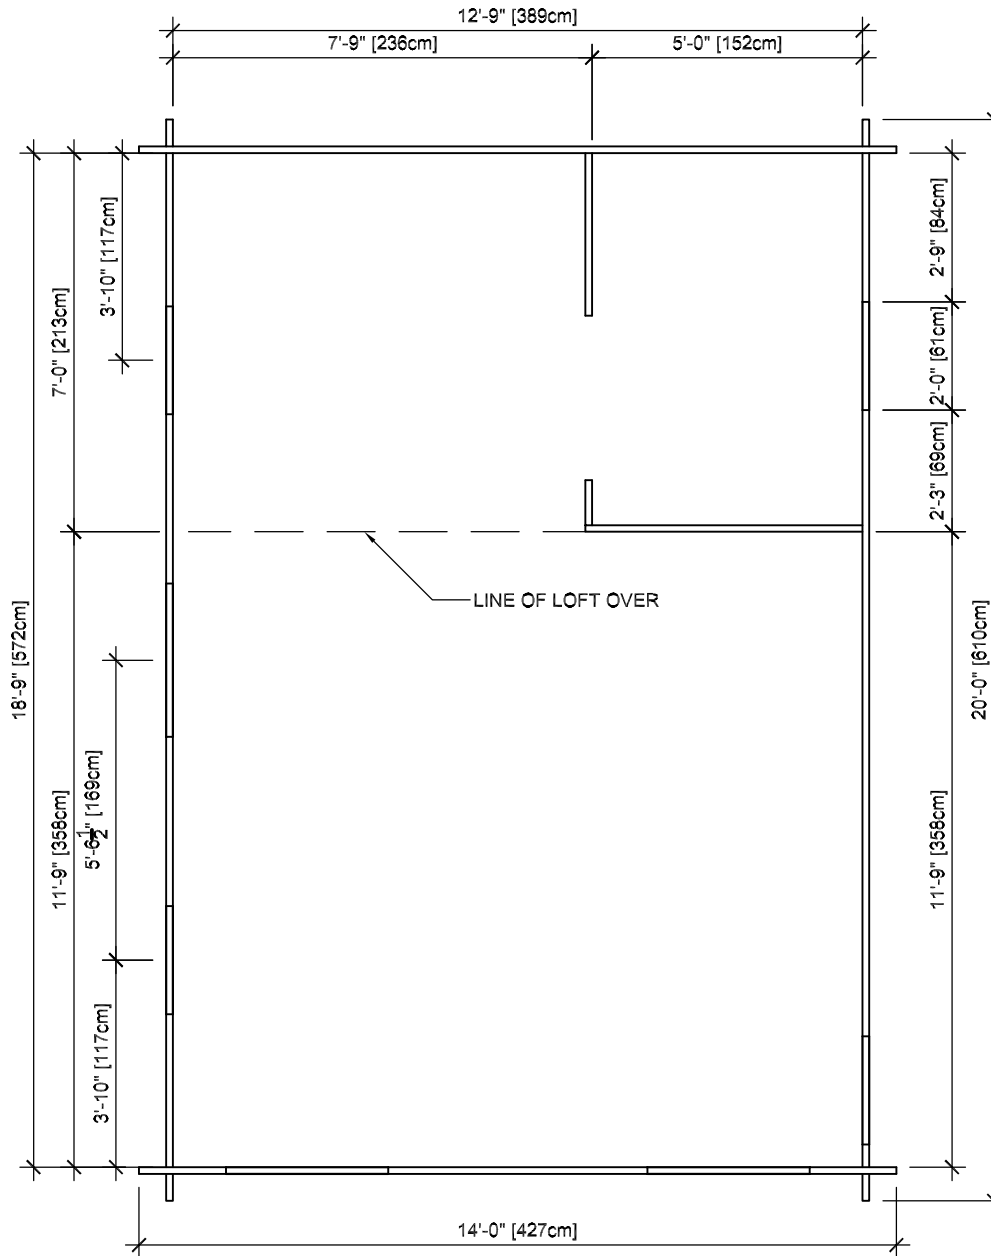

WEST PEAK
wood products inc.

14' x 20' Cabin

www.visscherspecialty.com
Toll Free: 1-877-795-7423

VALEMOUNT

14' x 20' CABIN FOOTPRINT

Shown w/ Optional 5' x 7' Room

VALEMOUNT

14' x 20' CABIN ELEVATIONS

Shown w/ Dekk-Tile Metal Roofing
Shown w/ Optional 6' Covered Porch

VALEMOUNT

BACK VIEW

LEFT SIDE VIEW

FRONT VIEW

RIGHT SIDE VIEW