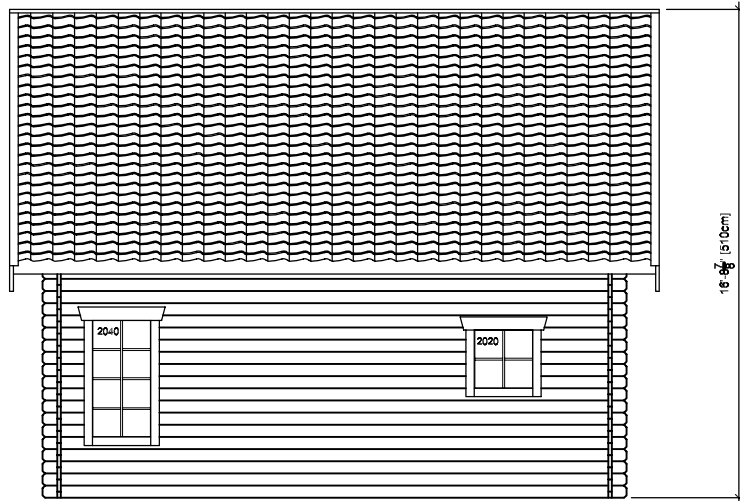

WEST PEAK
wood products inc.

14' x 20' Cabin

www.visscherspecialty.com
Toll Free: 1-877-795-7423

VALEMOUNT

14' x 20' CABIN FOOTPRINT

Shown w/ Optional 5' x 7' Room

VALEMOUNT

14' x 20' CABIN ELEVATIONS

Shown w/ Dekk-Tile Metal Roofing
Shown w/ Optional 6' Covered Porch

VALEMOUNT

BACK VIEW

LEFT SIDE VIEW

FRONT VIEW

RIGHT SIDE VIEW