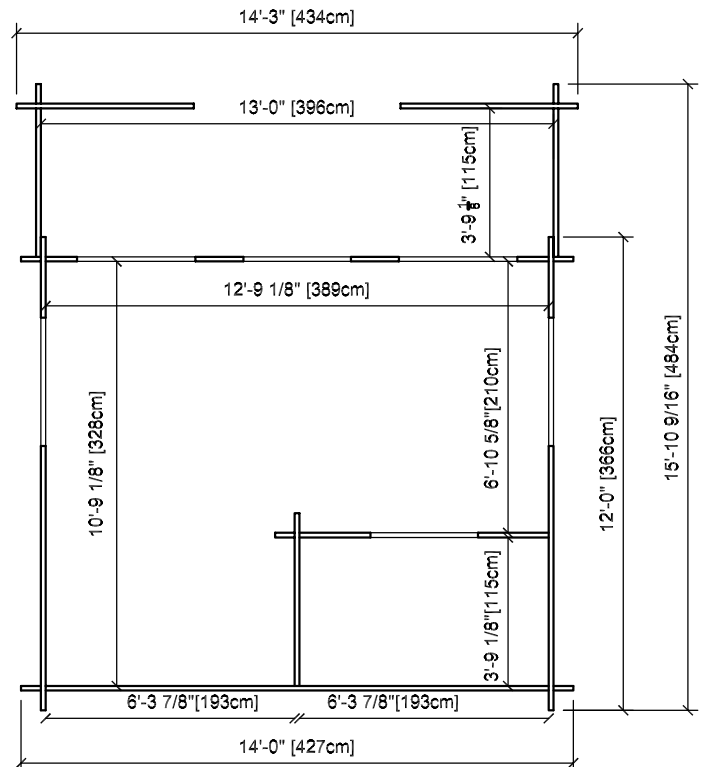

14' x 16' POOL HOUSE

Front View

Side view

Top view

Floor Plan