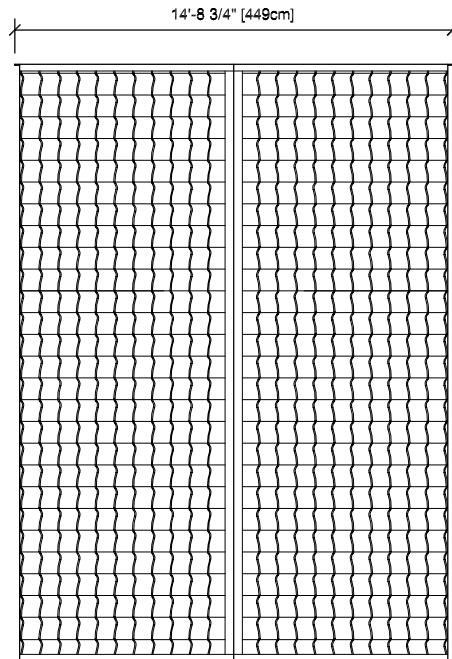

14' x 20' CABIN

Inside Dimensions: 12'-9" x 14'-9"

RANGER

FOOTPRINT

Front View

Side view

Top View

Floor Plan