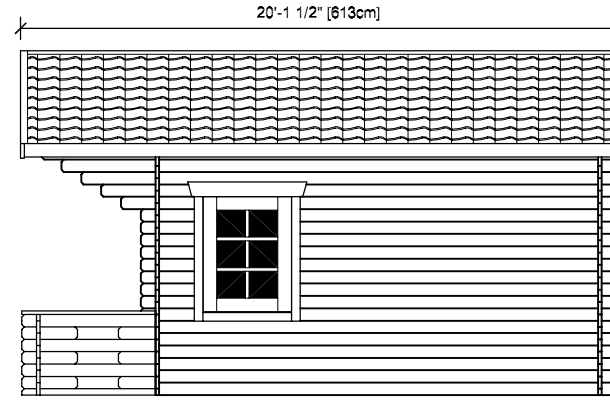

14' x 20' CABIN

Inside Dimensions: 12'-9" x 14'-9"

RANGER

FOOTPRINT

Front View

Side view

Top View

Floor Plan