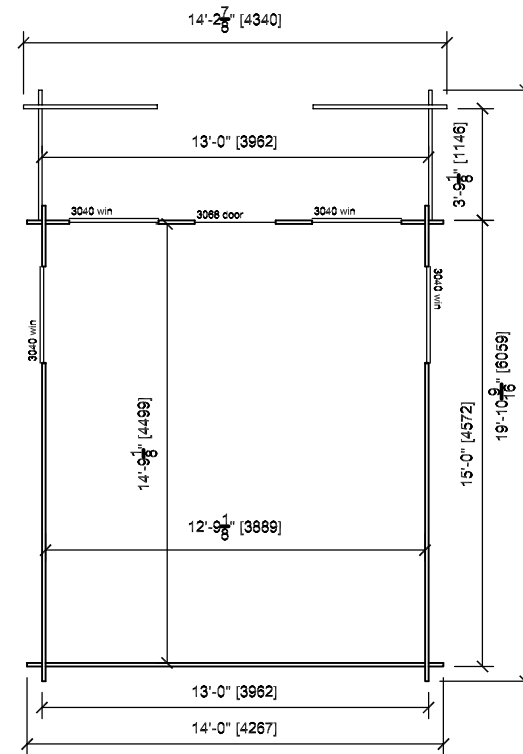

14' x 20' CABIN

Inside Dimensions: 12'-9" x 14'-9"

RANGER

FOOTPRINT

Front View

Side view

Top View

Floor Plan