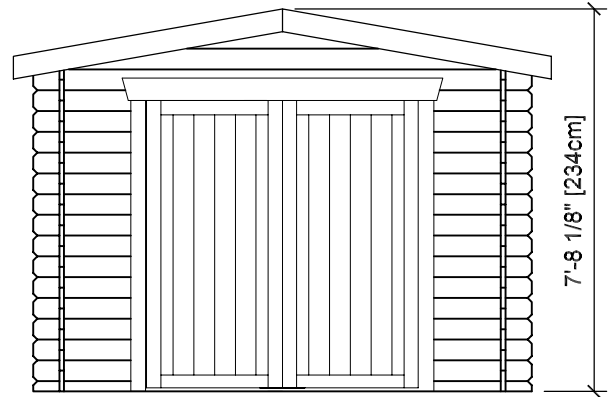

10' x 12' GARDEN SHED

(Shown with Optional Double-Door)

Front View

End View

Top View

Floor Plan