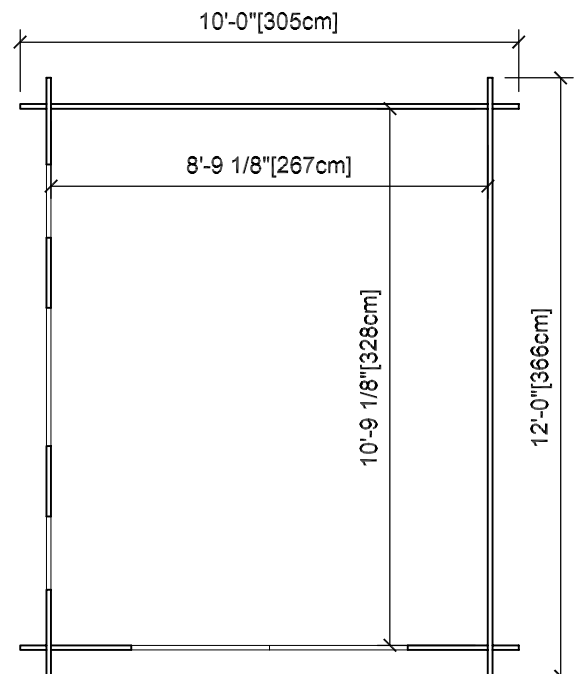

10' x 12' GARDEN SHED

(Shown with Optional Double-Door)

Front View

End View

Top View

Floor Plan