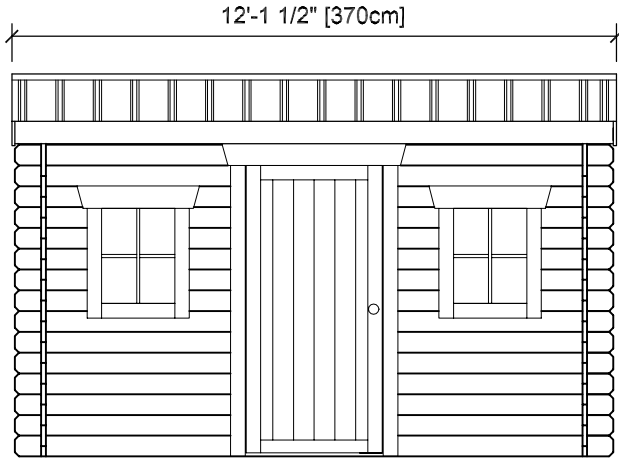

10' x 12' GARDEN SHED

(Shown with Optional Double-Door)

Front View

End View

Top View

Floor Plan