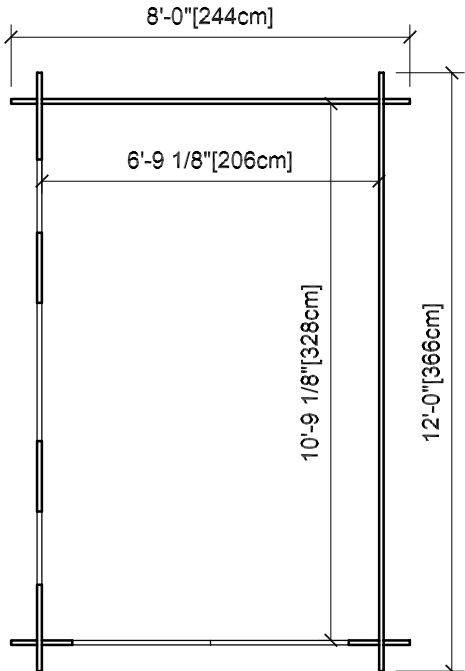

8' x 12' GARDEN SHED

(Shown with Optional Double-Door)

Front View

End View

Top View

Floor Plan