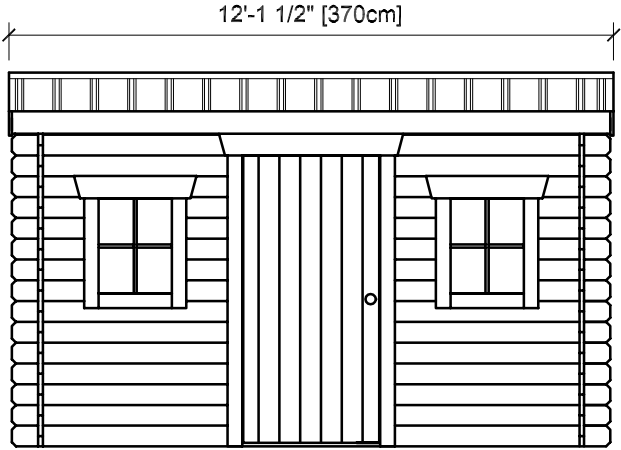

8' x 12' GARDEN SHED

(Shown with Optional Double-Door)

Front View

End View

Top View

Floor Plan