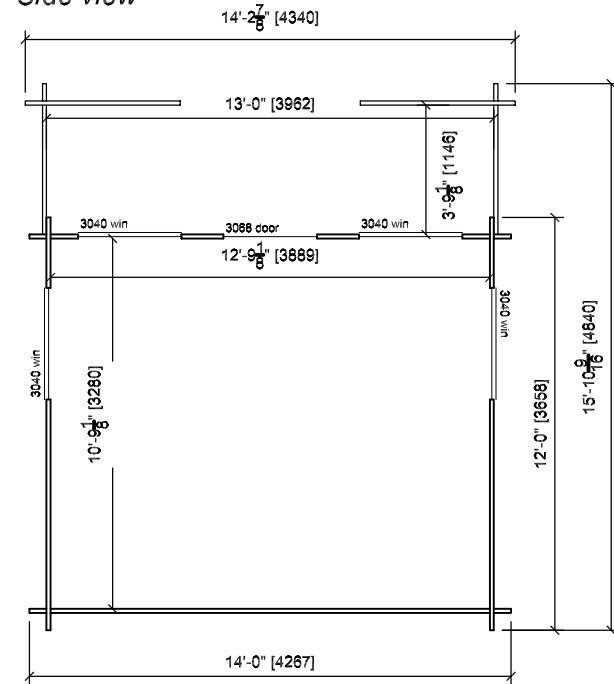

14' x 16' CABIN

Interior Dimensions: 12'-9" x 10'-9"

FOOTPRINT

FORESTER

Front View

Side view

Top view

Floor Plan