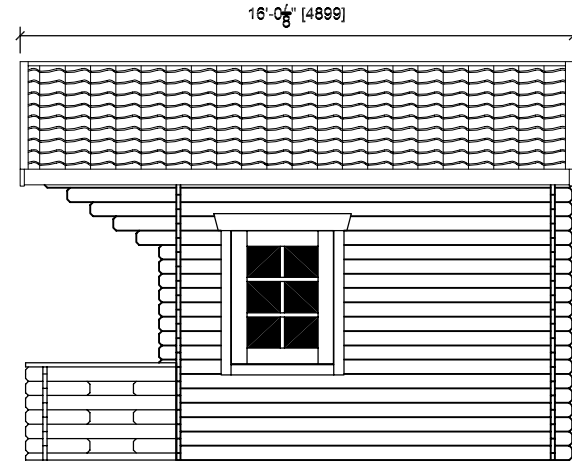

14' x 16' CABIN

Interior Dimensions: 12'-9" x 10'-9"

FOOTPRINT

FORESTER

Front View

Side view

Top view

Floor Plan