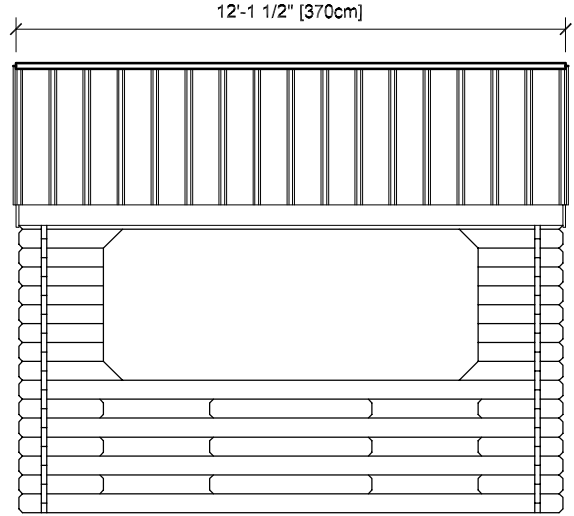

12' x 14' ENTERTAINMENT CENTRE

Front View

Side View

Floor Plan

Top View