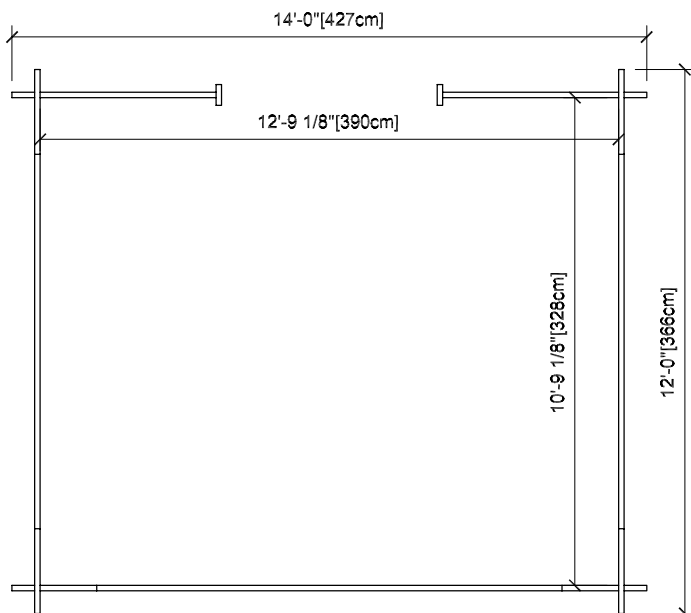

12' x 14' ENTERTAINMENT CENTRE

Front View

Side View

Floor Plan

Top View