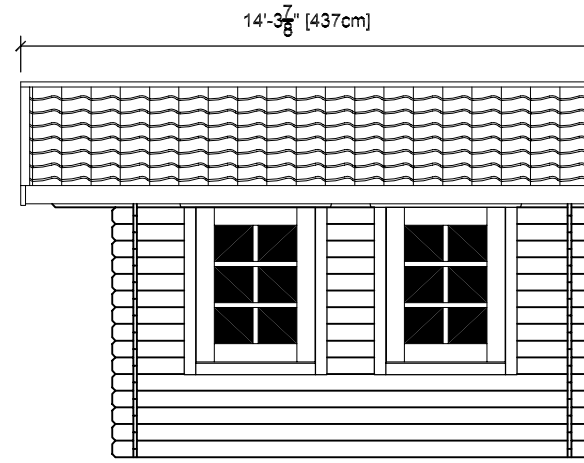

# 12' x 14' Pine House

Inside Dimensions 10'-3" x 10'-9"

## FOOTPRINT

Front View

Side view

Floor Plan

Top view