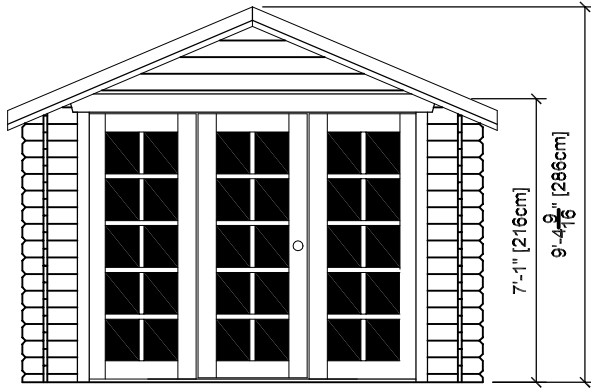

12' x 14' Pine House

Inside Dimensions 10'-3" x 10'-9"

ASPEN

FOOTPRINT

Front View