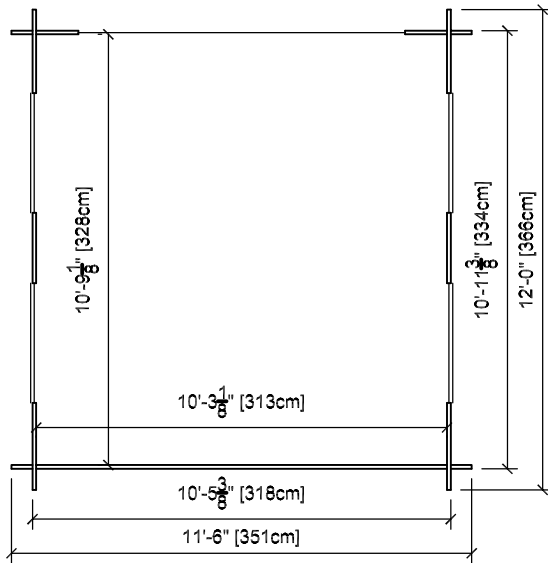

# 12' x 14' Pine House

Inside Dimensions 10'-3" x 10'-9"

## FOOTPRINT

Front View

Side view

Floor Plan

Top view